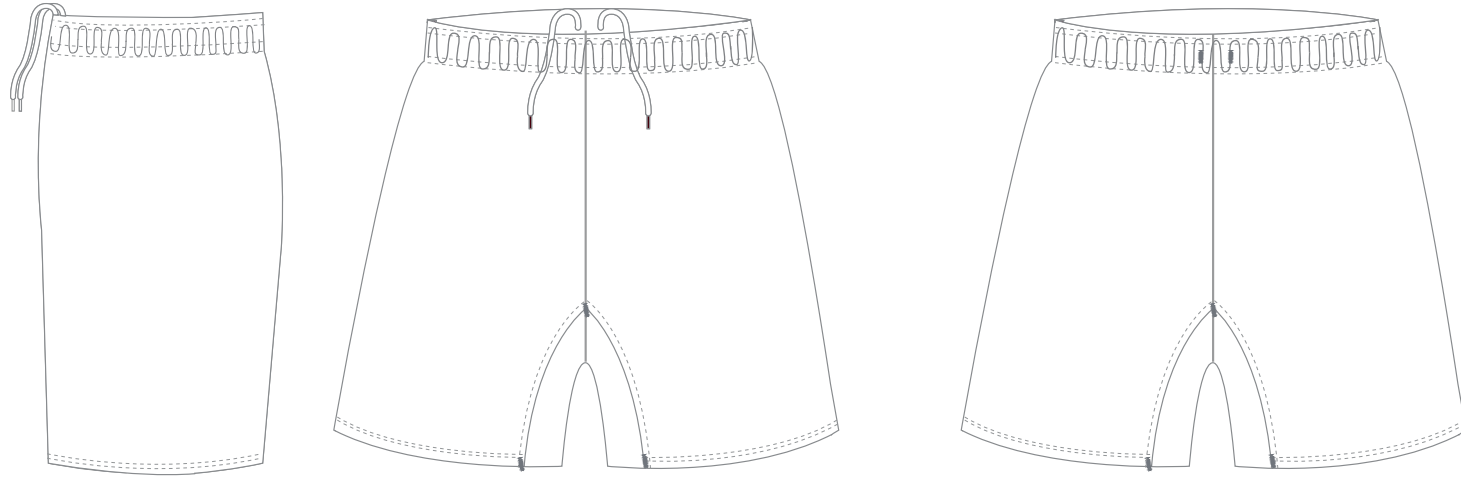

FULLY SUBLIMATED - SLEEVE OPTIONS AND COLLAR OPTIONS AVAILABLE
FABRIC OPTIONS - COOLTECH, SUPACOO, MK 150, FFC 160
PLEASE NOTE FABRICS CAN ALTER SIZING

CRICKET TROUSERS - SLIM - MENS

MUNC-M003

	SJ	MJ	LJ	YOUTH	SMALL	MEDIUM	LARGE	XL	2XL	3XL
TO FIT WAIST	24	26	28	30	32	34	36	38	40	42

FULLY SUBLIMATED - SLEEVE OPTIONS AND COLLAR OPTIONS AVAILABLE

FABRIC OPTIONS - FK250

PLEASE NOTE FABRICS CAN ALTER SIZING

MULTISPORT - LADIES - ONE FIT

	6	8	10	12	14	16	18	20
TO FIT CHEST	28	30	32	34	36	38	40	42

FULLY SUBLIMATED - SLEEVE OPTIONS AND COLLAR OPTIONS AVAILABLE
FABRIC OPTIONS - COOLTECH, SUPACOO, MK 150, FFC 160
PLEASE NOTE FABRICS CAN ALTER SIZING

MULTISPORT - LADIES SHORT

MUNR-L027

	6	8	10	12	14	16	18	20
TO FIT CHEST “	24	26	28	30	32	34	36	38